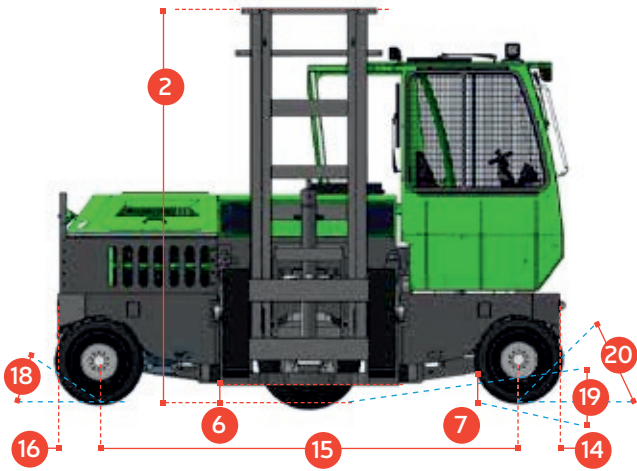

COMBi-SL 4500-6000

The 3 wheel sideloader forklift designed for the safe, space saving and productive handling of long and bulky loads.

COMBiLiFT

LIFTING INNOVATION

Combi-SR: Rear Mounted Cabin

ncnielsen

COMBI-SL 4500-6000

SIDE VIEW

FRONT VIEW

OVERHEAD VIEW

REF.	DESCRIPTION	4500 SL	5000 SL	6000 SL
1a	Standard Lift Height		4040mm	
1b	Free Lift Height		0mm	
2	Height Mast Closed		3000mm	
3	Max. (Mast raised)		5200mm	
4	Overall Length	2050mm	2050mm	2250mm
5	Mast Travel	1290mm	1290mm	1490mm
6	Ground Clearance Under Mast		300mm	
7	Ground Clearance to Centre of Wheelbase		335mm	
8	Height Over Cab (Without work lights)		2670mm	
9	Width		3900mm	
10	Outside Spread of Fork Arms		1350mm	
11	Track Front		3258mm	
12	Frame Opening		1400mm	
13	Load Centre Distance		600mm	
14	Overhang Front		320mm	
15	Wheelbase		3260mm	
16	Overhang Back		320mm	
17	Length From Face of Fork		850mm	
18	Approach Angle		45°	
19	Ramp Angle		18°	
20	Departure Angle		45°	
21	Forward Tilt		3°	
22	Backward Tilt		5°	
23	Minimum Outside Radius		2590mm	
24	Platform Height (Optional 750mm)		850mm	
25	Platform Length	1200mm	1200mm	1400mm

Multi-Directional

Features Include:

- Rubber Mounted Half Open Cabin
- Multi-Direction Operation
- 3 Wheel Hydrostatic Drive
- Load Sensing Steering
- 4 Way Lever Positioning of Wheels
- Hydraulic Oil Cooler

A	Capacity	4500 kg	5000 kg	6000 kg
B	Unladen Weight	9800 kg	9900 kg	10,200 kg
C	Maximum Ground Speed	20 km/h		
D	Gradeability	15%		
E	Deutz TCD 3.6L / 4.3 ltr GM LPG	55 kW / 72 kW		
F	Electrics	12 Volt		
G	Fork Section 50mm x 200mm	1200mm	1200mm	1400mm
H	27 x 10 - 12 Front Tyre	OD 680mm / Width 255mm		
I	355 / 65 - 15 Rear Tyre	OD 800mm / Width 295mm		
J	Standard Colour	Green & Grey		
K	Suspension Seat	KAB Model 116		