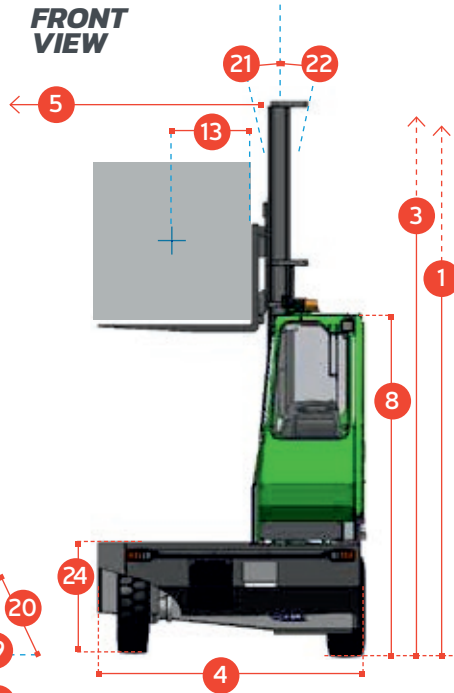

COMBi-SL 4500-6000

The 3 wheel sideloader forklift designed for the safe, space saving and productive handling of long and bulky loads.

COMBiLiFT

LIFTING INNOVATION

Combi-SR: Rear Mounted Cabin

ncnielsen

COMBI-SL 4500-6000

SIDE VIEW

FRONT VIEW

OVERHEAD VIEW

REF.	DESCRIPTION	4500 SL	5000 SL	6000 SL
1a	Standard Lift Height		4040mm	
1b	Free Lift Height		0mm	
2	Height Mast Closed		3000mm	
3	Max. (Mast raised)		5200mm	
4	Overall Length	2050mm	2050mm	2250mm
5	Mast Travel	1290mm	1290mm	1490mm
6	Ground Clearance Under Mast		300mm	
7	Ground Clearance to Centre of Wheelbase		335mm	
8	Height Over Cab (Without work lights)		2670mm	
9	Width		3900mm	
10	Outside Spread of Fork Arms		1350mm	
11	Track Front		3258mm	
12	Frame Opening		1400mm	
13	Load Centre Distance		600mm	
14	Overhang Front		320mm	
15	Wheelbase		3260mm	
16	Overhang Back		320mm	
17	Length From Face of Fork		850mm	
18	Approach Angle		45°	
19	Ramp Angle		18°	
20	Departure Angle		45°	
21	Forward Tilt		3°	
22	Backward Tilt		5°	
23	Minimum Outside Radius		2590mm	
24	Platform Height (Optional 750mm)		850mm	
25	Platform Length	1200mm	1200mm	1400mm

Multi-Directional

Features Include:

- Rubber Mounted Half Open Cabin
- Multi-Direction Operation
- 3 Wheel Hydrostatic Drive
- Load Sensing Steering
- 4 Way Lever Positioning of Wheels
- Hydraulic Oil Cooler

A	Capacity	4500 kg	5000 kg	6000 kg
B	Unladen Weight	9800 kg	9900 kg	10,200 kg
C	Maximum Ground Speed	20 km/h		
D	Gradeability	15%		
E	Deutz TCD 3.6L / 4.3 ltr GM LPG	55 kW / 72 kW		
F	Electrics	12 Volt		
G	Fork Section 50mm x 200mm	1200mm	1200mm	1400mm
H	27 x 10 - 12 Front Tyre	OD 680mm / Width 255mm		
I	355 / 65 - 15 Rear Tyre	OD 800mm / Width 295mm		
J	Standard Colour	Green & Grey		
K	Suspension Seat	KAB Model 116		