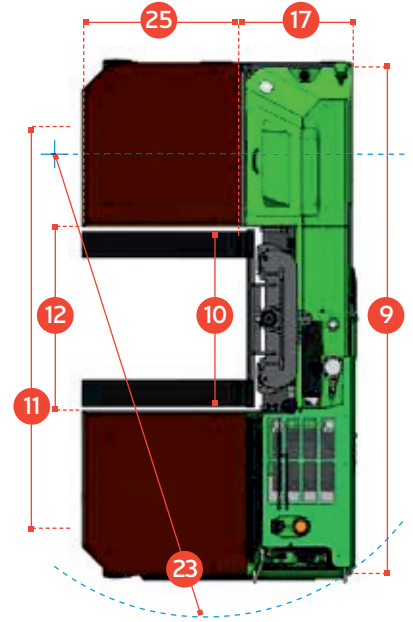

COMBi-SL 4500-6000

The 3 wheel sideloader forklift designed for the safe, space saving and productive handling of long and bulky loads.

COMBiLiFT

LIFTING INNOVATION

Combi-SR: Rear Mounted Cabin

ncnielsen

COMBI-SL 4500-6000

SIDE VIEW

FRONT VIEW

OVERHEAD VIEW

REF.	DESCRIPTION	4500 SL	5000 SL	6000 SL
1a	Standard Lift Height		4040mm	
1b	Free Lift Height		0mm	
2	Height Mast Closed		3000mm	
3	Max. (Mast raised)		5200mm	
4	Overall Length	2050mm	2050mm	2250mm
5	Mast Travel	1290mm	1290mm	1490mm
6	Ground Clearance Under Mast		300mm	
7	Ground Clearance to Centre of Wheelbase		335mm	
8	Height Over Cab (Without work lights)		2670mm	
9	Width		3900mm	
10	Outside Spread of Fork Arms		1350mm	
11	Track Front		3258mm	
12	Frame Opening		1400mm	
13	Load Centre Distance		600mm	
14	Overhang Front		320mm	
15	Wheelbase		3260mm	
16	Overhang Back		320mm	
17	Length From Face of Fork		850mm	
18	Approach Angle		45°	
19	Ramp Angle		18°	
20	Departure Angle		45°	
21	Forward Tilt		3°	
22	Backward Tilt		5°	
23	Minimum Outside Radius		2590mm	
24	Platform Height (Optional 750mm)		850mm	
25	Platform Length	1200mm	1200mm	1400mm

Multi-Directional

Features Include:

- Rubber Mounted Half Open Cabin
- Multi-Direction Operation
- 3 Wheel Hydrostatic Drive
- Load Sensing Steering
- 4 Way Lever Positioning of Wheels
- Hydraulic Oil Cooler

A	Capacity	4500 kg	5000 kg	6000 kg
B	Unladen Weight	9800 kg	9900 kg	10,200 kg
C	Maximum Ground Speed	20 km/h		
D	Gradeability	15%		
E	Deutz TCD 3.6L / 4.3 ltr GM LPG	55 kW / 72 kW		
F	Electrics	12 Volt		
G	Fork Section 50mm x 200mm	1200mm	1200mm	1400mm
H	27 x 10 - 12 Front Tyre	OD 680mm / Width 255mm		
I	355 / 65 - 15 Rear Tyre	OD 800mm / Width 295mm		
J	Standard Colour	Green & Grey		
K	Suspension Seat	KAB Model 116		